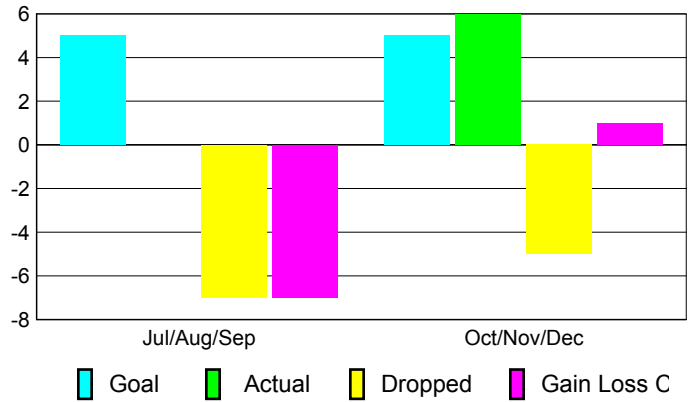

Month	New Club Goal	Actual New Clubs	Actual Dropped Clubs	Gain/Loss of Clubs	Gain/Loss of Clubs
Jul/Aug/Sep	0	0	0	0	0
Oct/Nov/Dec	0	0	0	0	0
Totals	0	0	0	0	0

Club Results 2010-2011

Goal, New, Dropped, Gain/Loss

Comparison of Club Gain/Loss

Current Year Compared to the Previous Year

YTD Status Quo Clubs 2010-2011

Status Quo Clubs Compared to Status Quo Members

MEMBERSHIP

Membership Results
2010-2011

Membership
2009-2010

Month	Net Memb Goal	Actual New Memb	Actual Dropped Memb	Gain/Loss of Memb	Gain/Loss of Memb
Jul/Aug/Sep	5	0	-7	-7	2
Oct/Nov/Dec	5	6	-5	1	1
Totals	10	6	-12	-6	3

Membership Results 2010-2011

Goal, New, Dropped, Gain/Loss