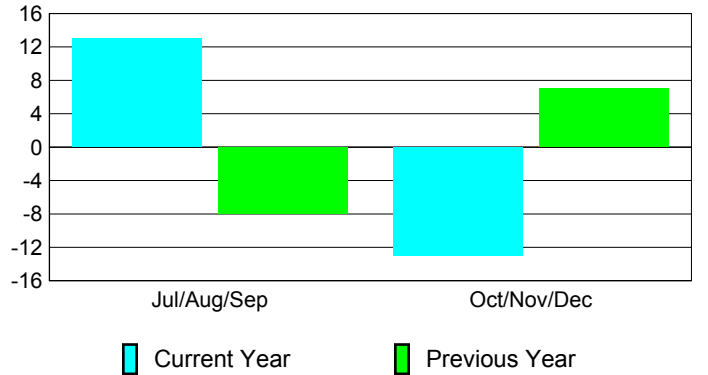

Comparison of Membership Gain/Loss

Current Year Compared to the Previous Year